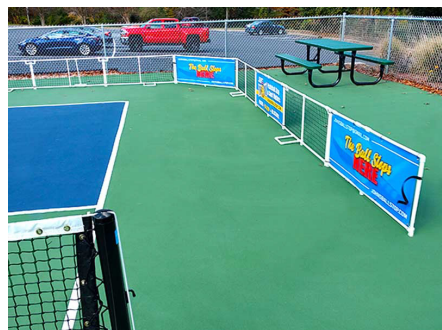

Pickleball Stops & Court Dividers

JOHNSBALLSTOP.COM

PRODUCT CATALOG

JBS Pickleball Stops & Court Dividers are all made from quality materials and designed for both indoor & outdoor play.

2FT High JBS Ball Stop Units

(Available in the following widths)

2FT X 15FT	JBS 2-15	SHIPPING AND HANDLING INCLUDED	\$145 ^{EA}
2FT X 20FT	JBS 2-20		\$185 ^{EA}
2FT X 25FT	JBS 2-25		\$195 ^{EA}
2FT X 30FT	JBS 2-30		\$235 ^{EA}

Custom 2FT, 3FT & 4FT Units Available on Request - Contact for Quote